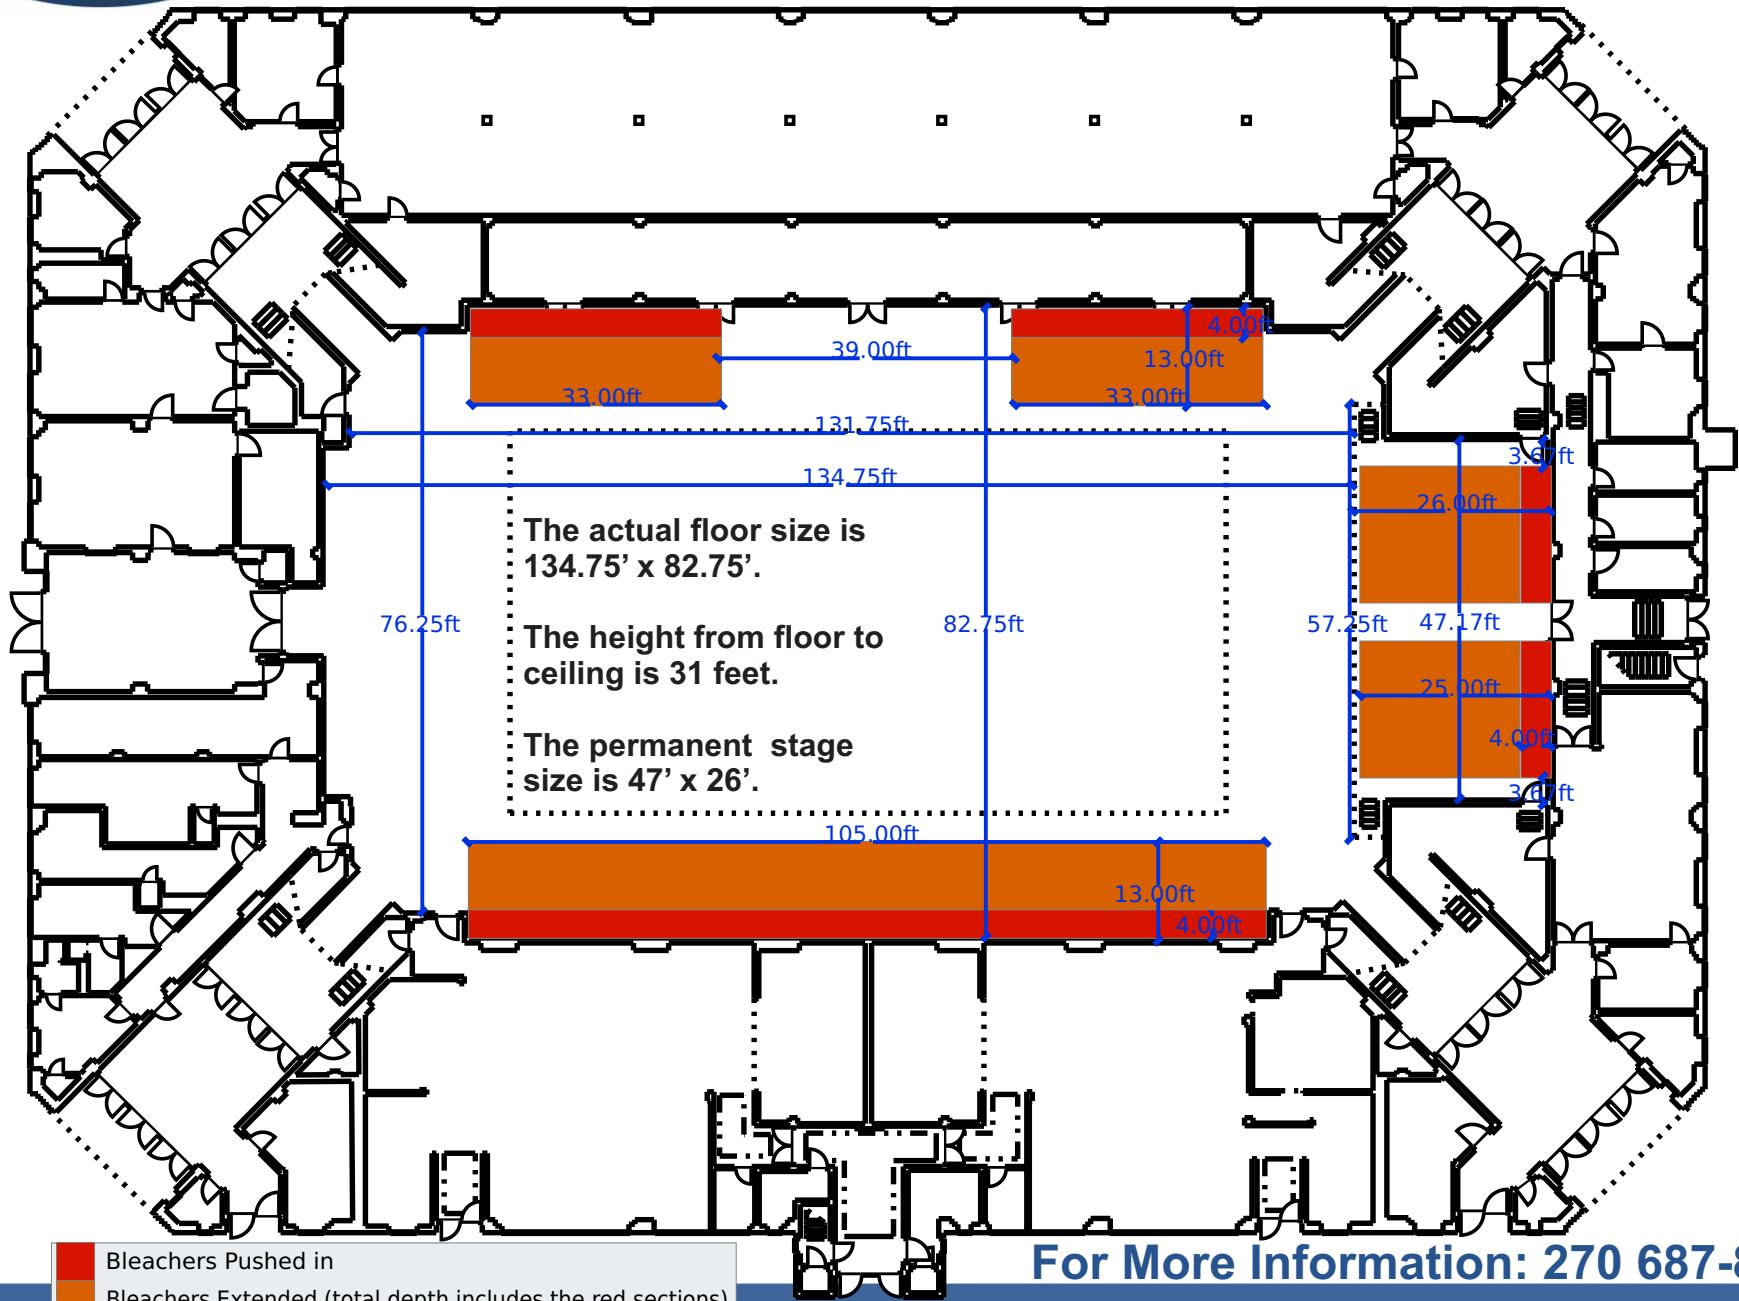

Measurements

For More Information: 270 687-8330