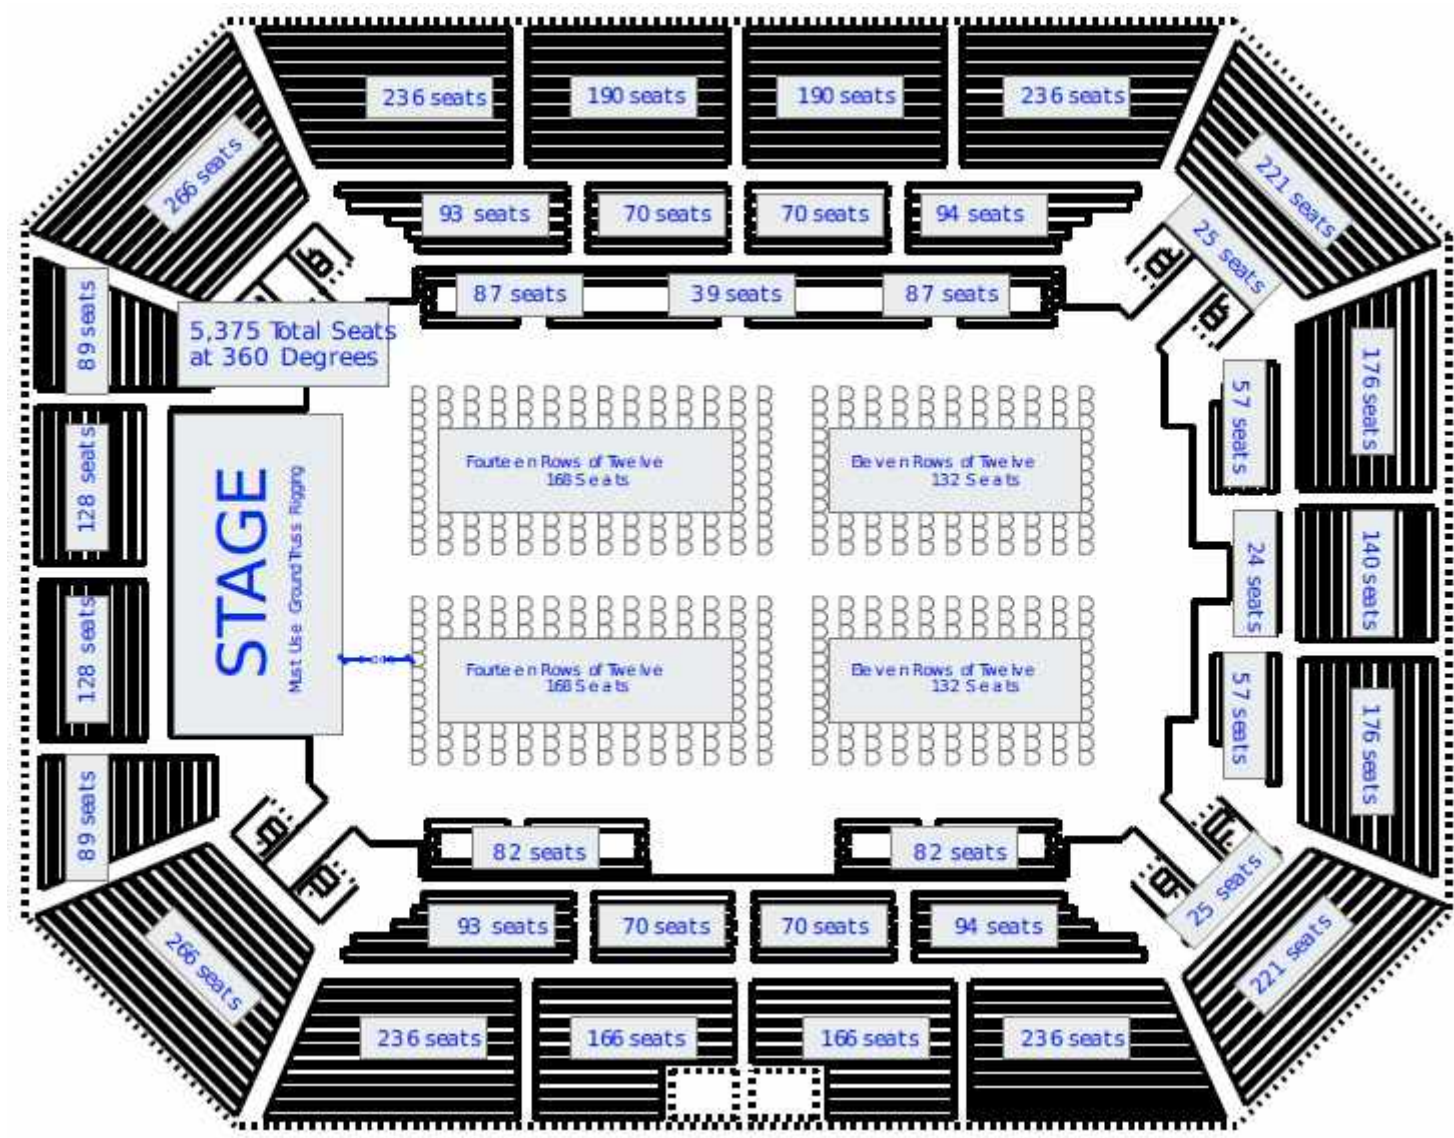

Sportscenter 360 Degree Concert Seating Information

For More Information: 270 687-8330