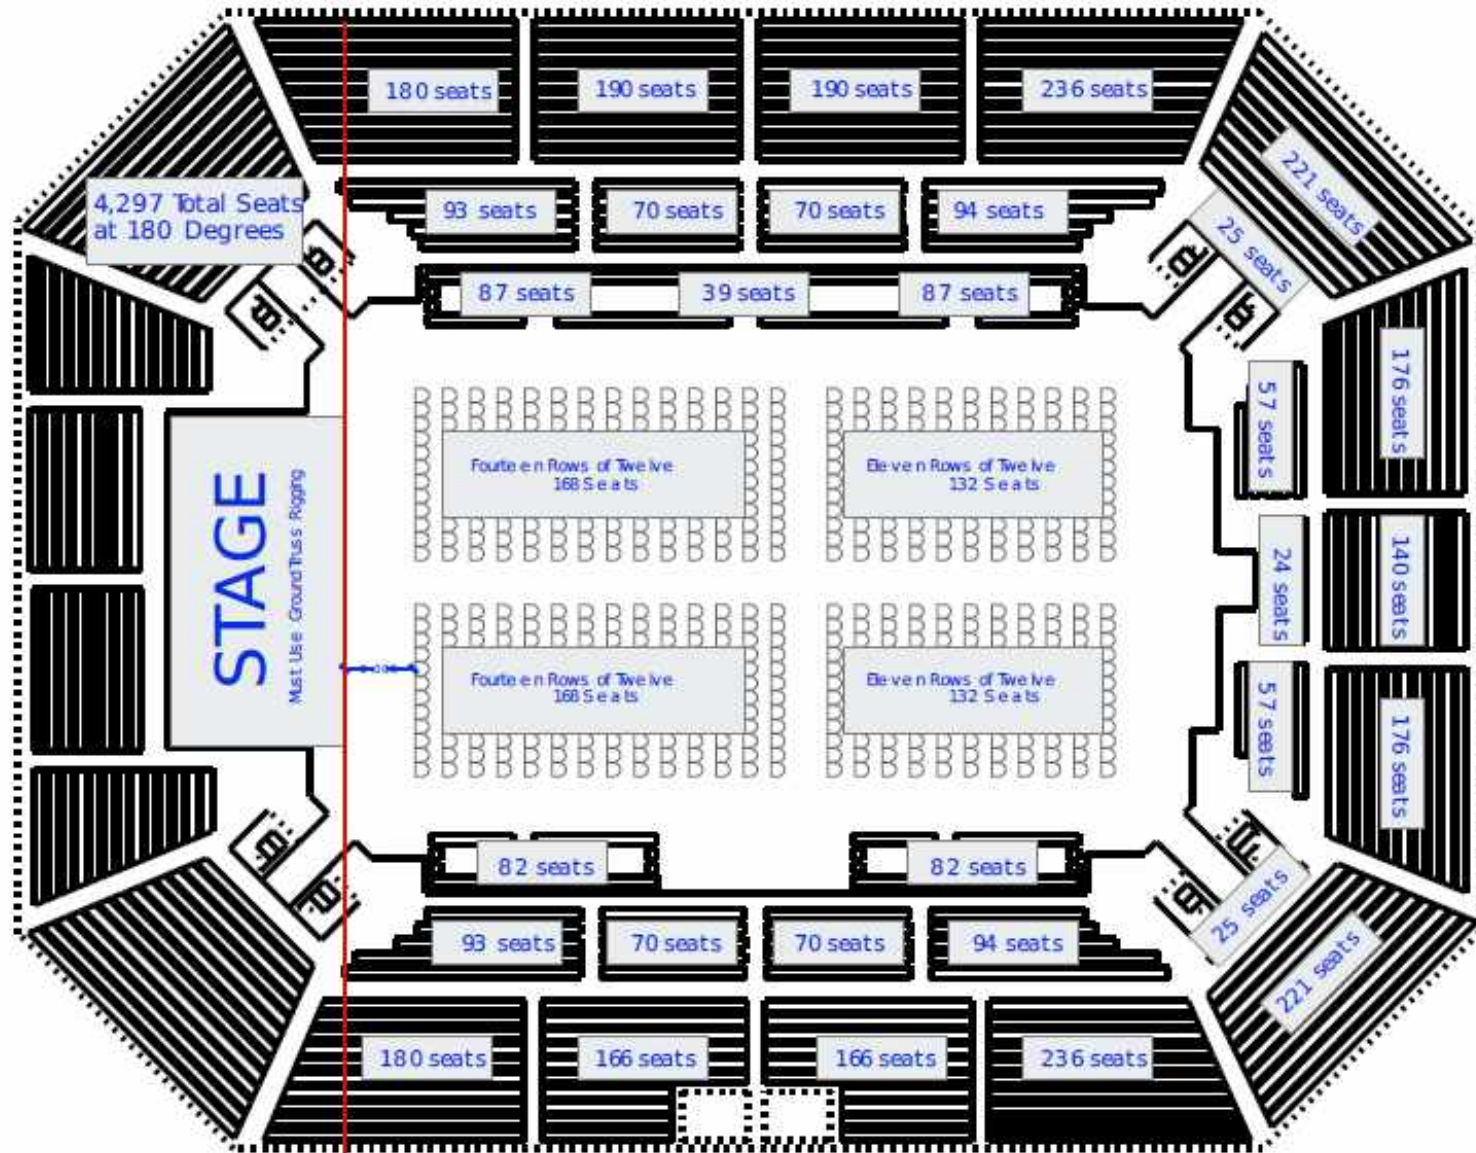

Sportscenter 180 Degree Concert Seating Information

For More Information: 270 687-8330